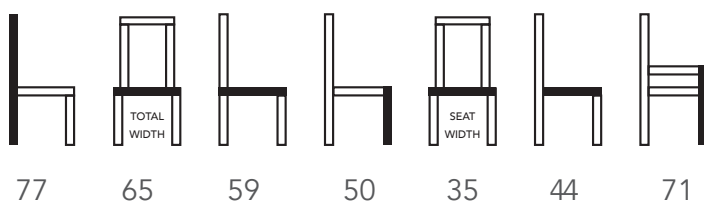

Extra images

MATEN / MEASUREMENTS

EXTRA INFO

MATERIALS

Frame	Plywood + metal base with autoretour
Zitting / Seat	HR3030 - 20 mm + VP2542 - 40 mm/pocket 40 mm
Rug / Back	VP2542 - 40 mm

PACKING

Package	KARTON
Nr. of pcs	1
Volume package	0,46
Weight model	13 KG
Weight package	14,4 KG